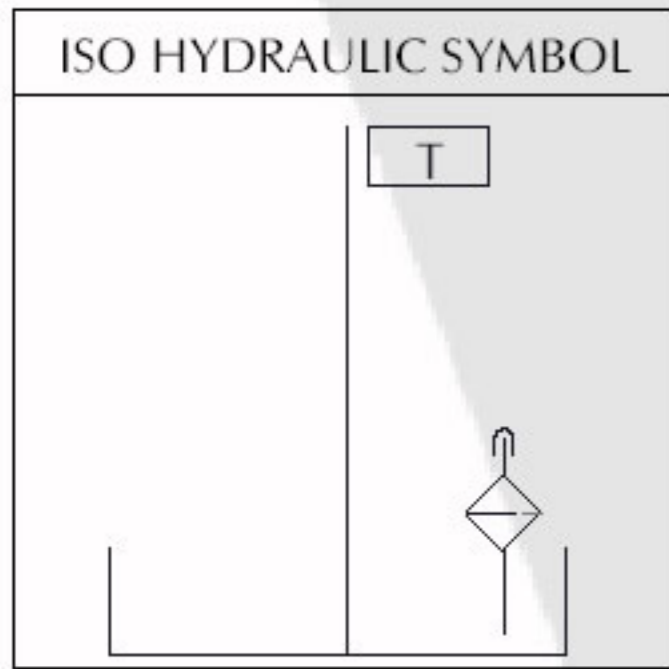

SIDE MOUNTED OIL TANK

MATERIAL : STEEL

CONFIGURATION :

TANK TYPE

SERB#BRXCRXB7H

Oil Tank. 500x720x0400 VL127V1 [MD150/250] G.+STF.[SMS][ACC]

Technical Characteristics

Spare Parts List

N.	PART NUMBER	DENOMINATION	U.M.	Q.TY
1	LSBC#BRXCRXB7H	Oil Tank 500x720x0400 VL127V1 [MD150/250] G. + STF. [SMS][ACC] + TAP_0126	N.	1
1.1	LSB#BRXCRXB7H	Oil Tank 500x720x0400 VL127V1 [MD150/250] G. + STF. [SMS][ACC]	N.	1
1.2	TAP_0126	Air breather filter Pi 0126 MIC	N.	1