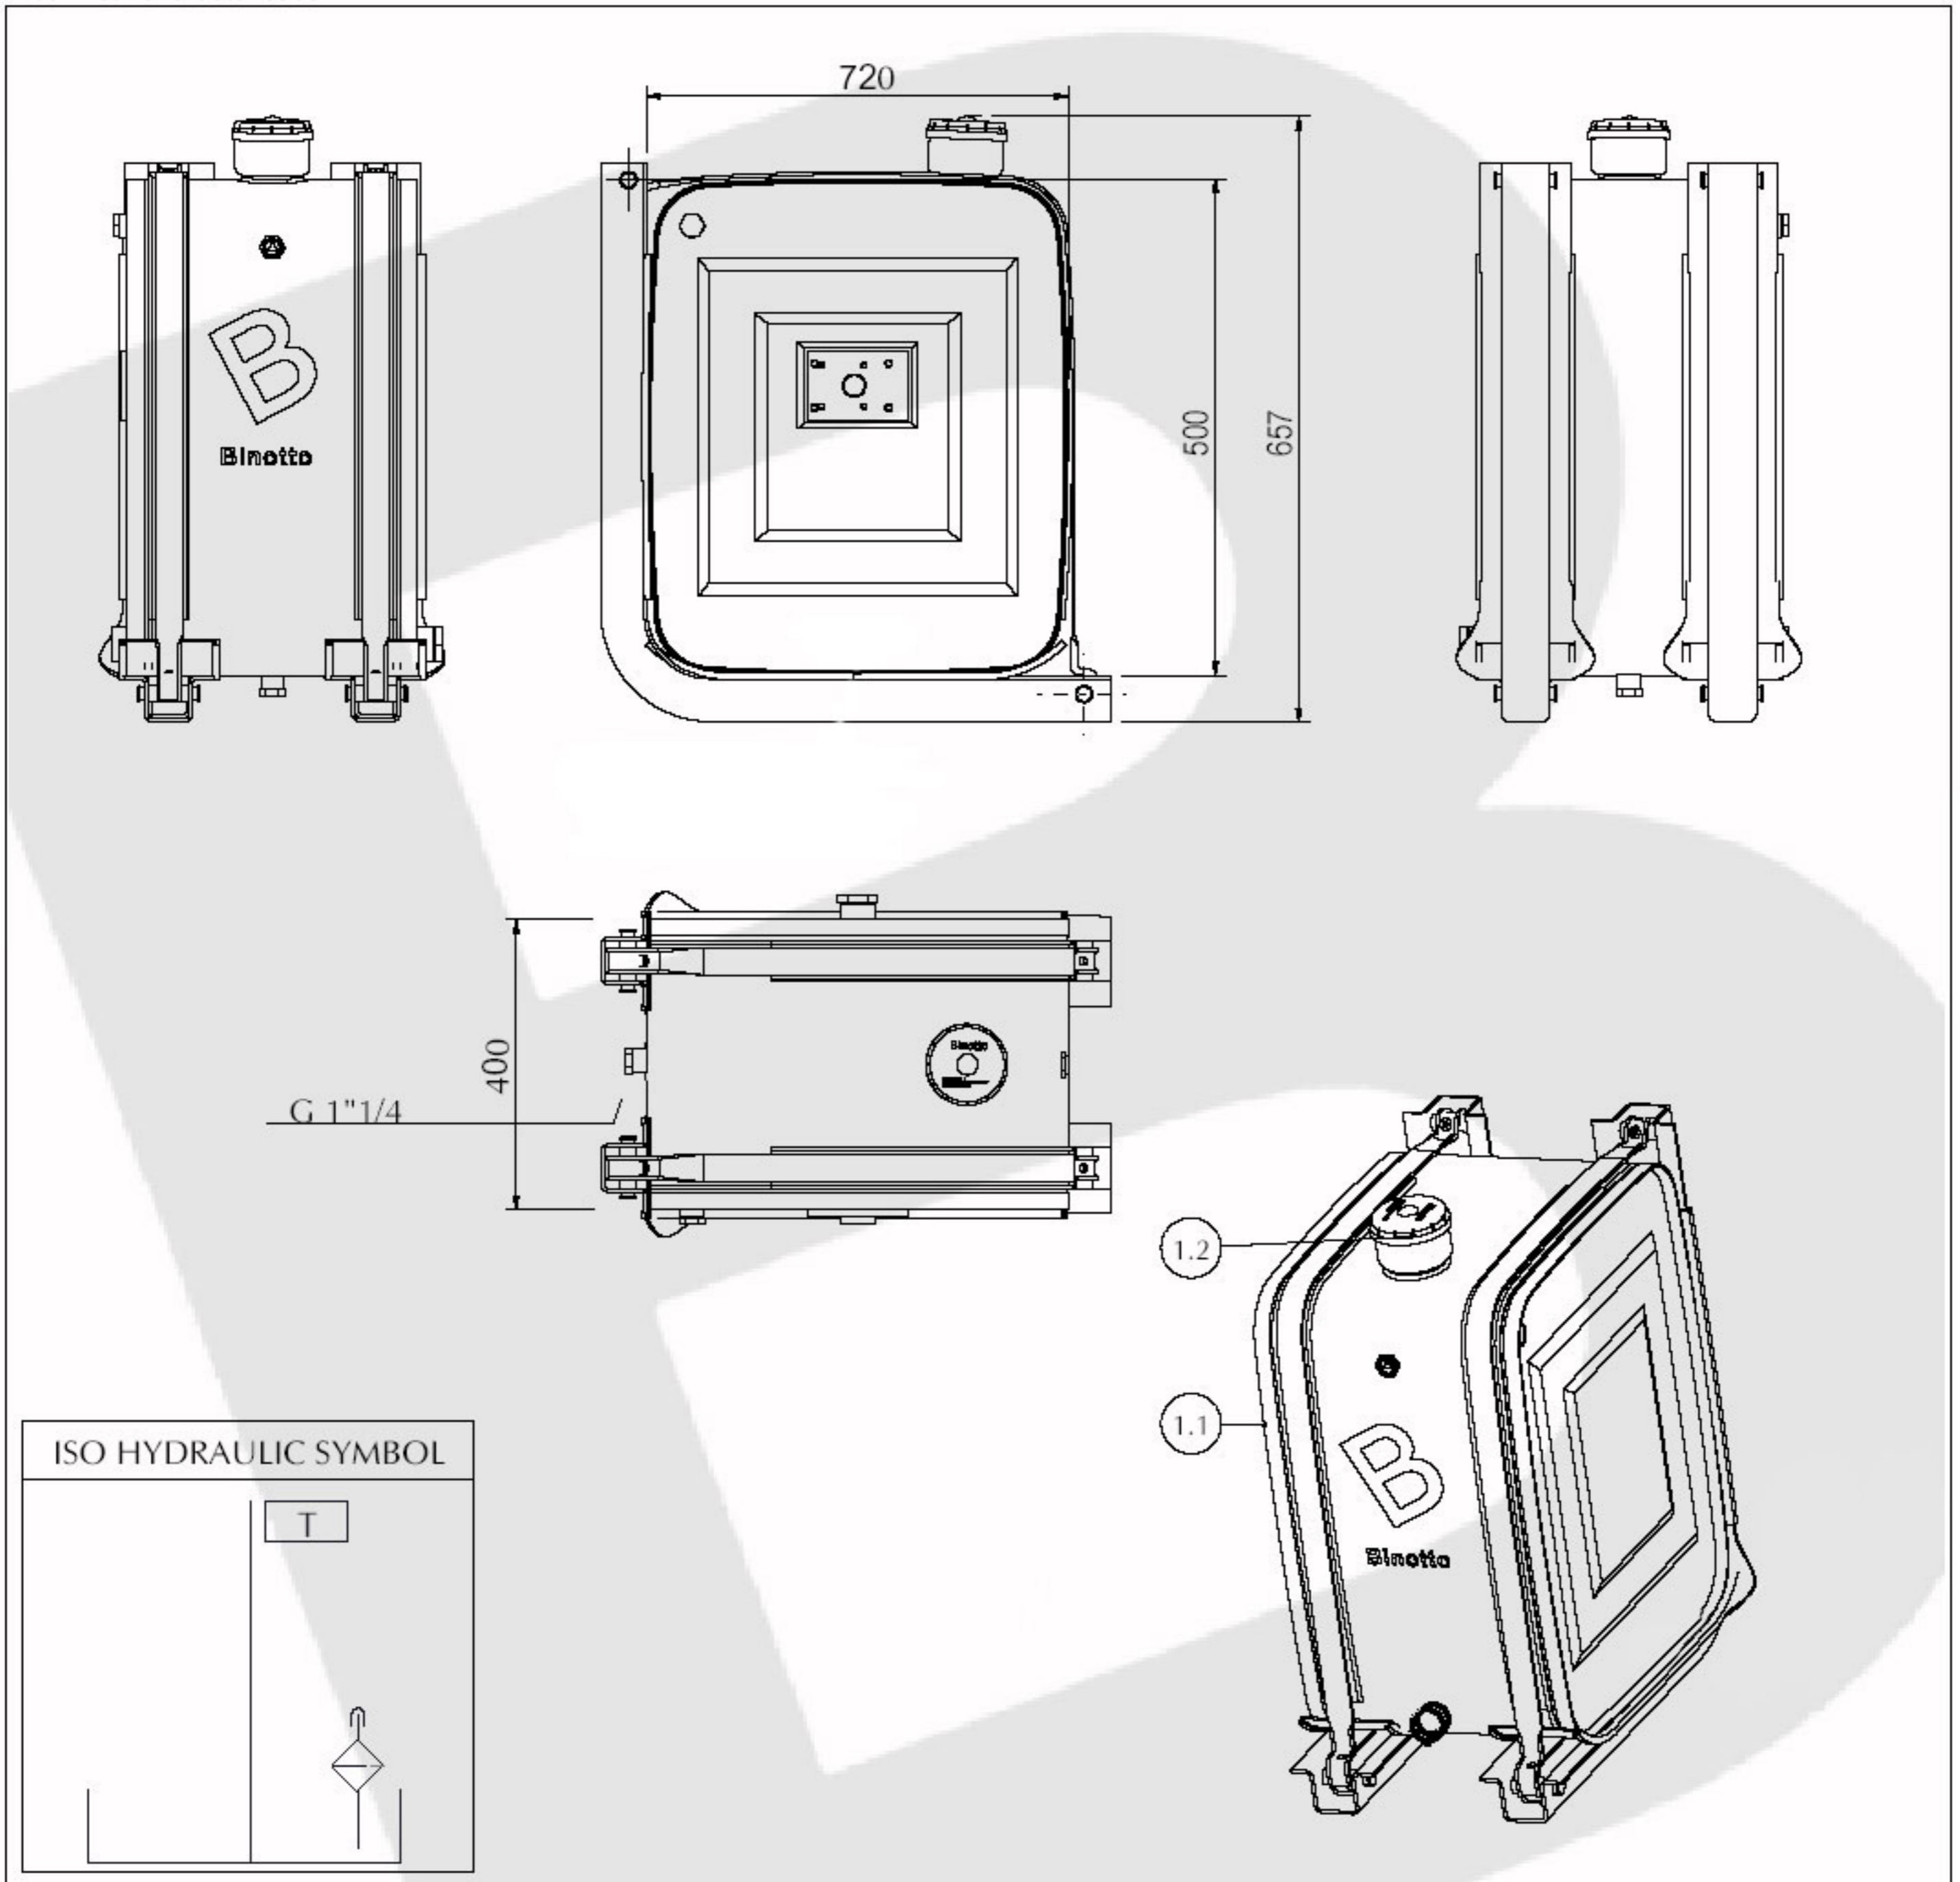

SIDE MOUNTED OIL TANK

MATERIAL : STEEL

CONFIGURATION :

TANK TYPE

SERB#BRXCRXB7H

Oil Tank. 500x720x0400 VL127V1 [MD150/250] G.+STF.[SMS][ACC]

Technical Characteristics

Spare Parts List

N.	PART NUMBER	DENOMINATION	U.M.	Q.TY
1	LSBC#BRXCRXB7H	Oil Tank 500x720x0400 VL127V1 [MD150/250] G. + STF. [SMS][ACC] + TAP_0126	N.	1
1.1	LSB#BRXCRXB7H	Oil Tank 500x720x0400 VL127V1 [MD150/250] G. + STF. [SMS][ACC]	N.	1
1.2	TAP_0126	Air breather filter Pi 0126 MIC	N.	1