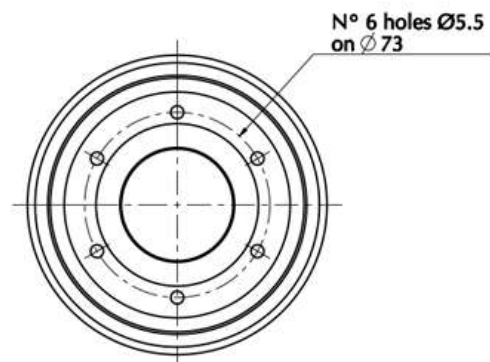

Воздушный фильтр сапун на бак

Type:	Filler cap complete with paper filter to ensure a proper filtration on the air coming in to the tank
Air displacement:	1000 l/min
Filter:	10 μ m
Filter elements:	Paper
Weight:	0.29 Kg