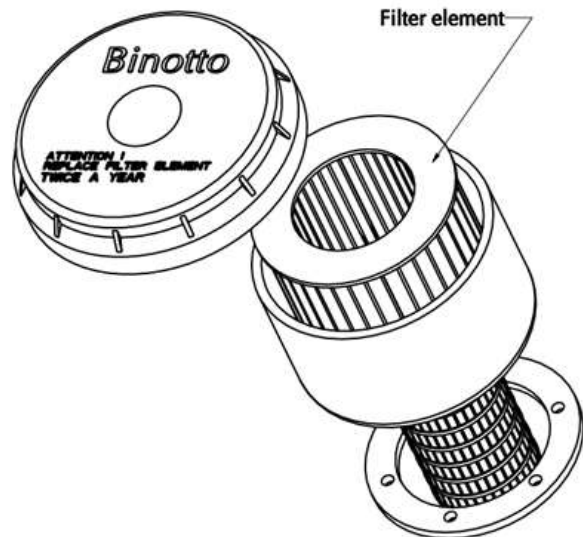

Воздушный фильтр сапун на бак

Type:	Filler cap complete with paper filter to ensure a proper filtration on the air coming in to the tank
Air displacement:	1000 l/min
Filter:	10 μ m
Filter elements:	Paper
Weight:	0.29 Kg