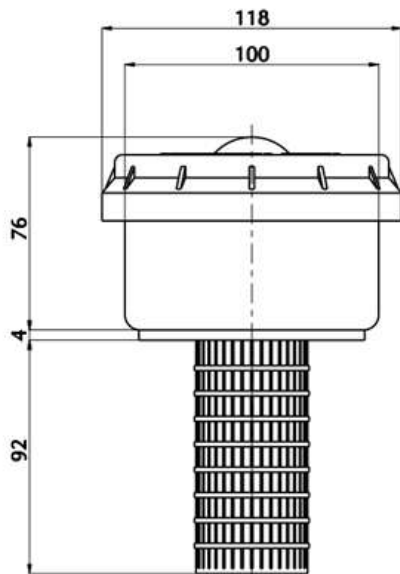

Воздушный фильтр сапун на бак

Type:	Filler cap complete with paper filter to ensure a proper filtration on the air coming in to the tank
Air displacement:	1000 l/min
Filter:	10 μ m
Filter elements:	Paper
Weight:	0.29 Kg